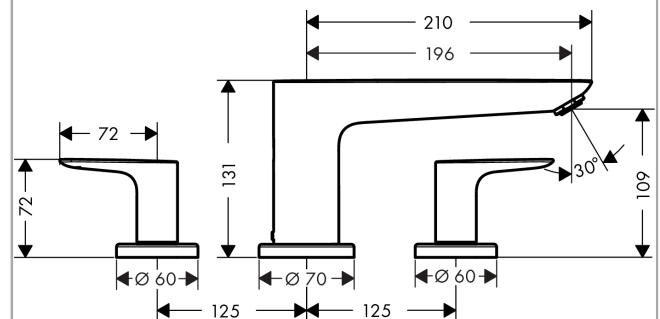

Talis E
3-hole rim-mounted bath mixer
 Surfaces: **chrome** Art. no. : **71747000**

Description

product features

- spout 196 mm long
- designed to run 2 outlets
- ceramic cartridge
- Maximum temperature can be adjusted on installation
- Non-return valve
- with silencer
- concealed installation
- operating pressure: min. 1 bar / max. 10 bar
- WRAS 1706033
- WRAS 1706033
- WRAS 1706033

Article Details

Price excl. VAT

£ 204.17

Technology

Certificates

Product image

Scale drawing

Flowchart