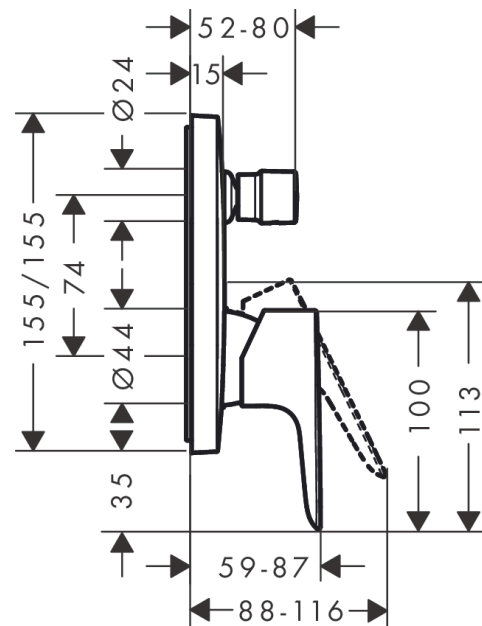

Talis E
Single lever manual bath mixer for concealed installation
 Surfaces: **polished gold-optic** Art. no. : **71745990**

Description

product features

- designed to run 2 outlets
- Connection type: basic set
- ceramic cartridge
- Maximum temperature can be adjusted on installation
- automatically reverts from shower to bath spout when turned off
- with silencer
- concealed installation
- Noise class: I
- non-thermostatic
- operating pressure: min. 1 bar/max. 10 bar
- WRAS 1901001
- WRAS 1901001

Article Details

Price excl. VAT

£ 205.00

Certificates

Product image

Scale drawing

Talis E
Single lever manual bath mixer for concealed installation
 Surfaces: **polished gold-optic** Art. no. : **71745990**

Flowchart