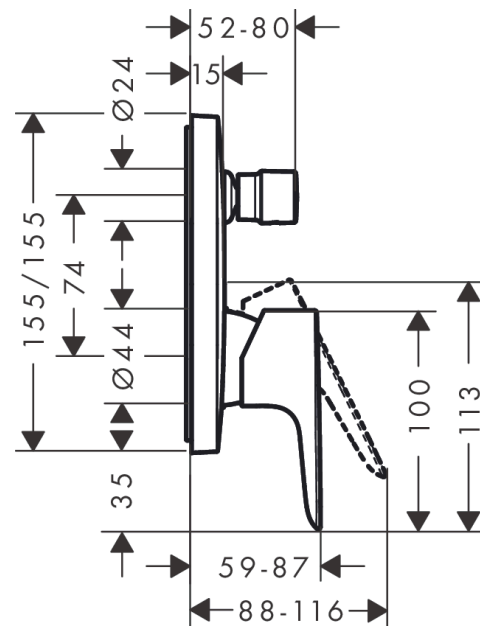

Talis E
Single lever manual bath mixer for concealed installation
 Surfaces: **matt white** Art. no. : **71745700**

Description

product features

- designed to run 2 outlets
- Connection type: basic set
- ceramic cartridge
- Maximum temperature can be adjusted on installation
- automatically reverts from shower to bath spout when turned off
- with silencer
- concealed installation
- Noise class: I
- non-thermostatic
- operating pressure: min. 1 bar/max. 10 bar
- WRAS 1901001
- WRAS 1901001

Article Details

Price excl. VAT

£ 191.30

Certificates

Product image

Scale drawing

Talis E
Single lever manual bath mixer for concealed installation
 Surfaces: **matt white** Art. no. : **71745700**

Flowchart