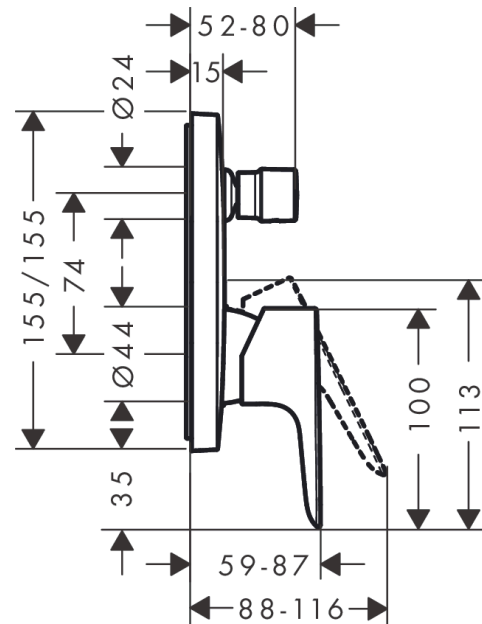

#### product features

- designed to run 2 outlets
- Connection type: basic set
- ceramic cartridge
- Maximum temperature can be adjusted on installation
- automatically reverts from shower to bath spout when turned off
- with silencer
- concealed installation
- Noise class: I
- non-thermostatic
- operating pressure: min. 1 bar/max. 10 bar
- WRAS 1901001
- WRAS 1901001

### Scale drawing

**Talis E**  
**Single lever manual bath mixer for concealed installation**  
 Surfaces: **matt black**    Art. no. : **71745670**