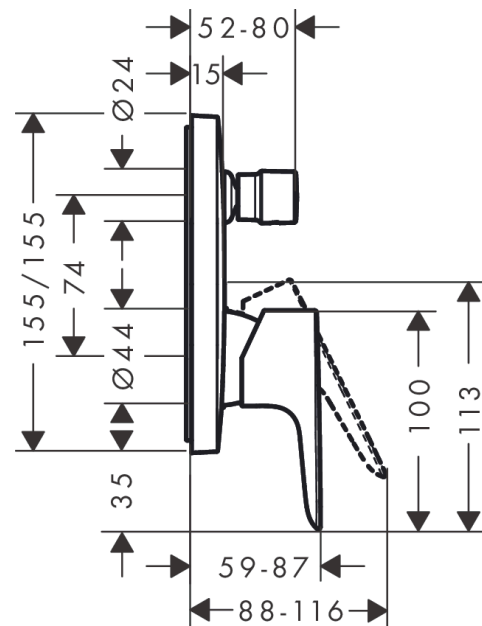

Talis E
Single lever manual bath mixer for concealed installation
 Surfaces: **brushed black chrome** Art. no. : **71745340**

Description

product features

- designed to run 2 outlets
- Connection type: basic set
- ceramic cartridge
- Maximum temperature can be adjusted on installation
- automatically reverts from shower to bath spout when turned off
- with silencer
- concealed installation
- Noise class: I
- non-thermostatic
- operating pressure: min. 1 bar/max. 10 bar
- WRAS 1901001
- WRAS 1901001

Article Details

Price excl. VAT

£ 205.00

Certificates

Product image

Scale drawing

Talis E
Single lever manual bath mixer for concealed installation
 Surfaces: **brushed black chrome** Art. no. : **71745340**

Flowchart