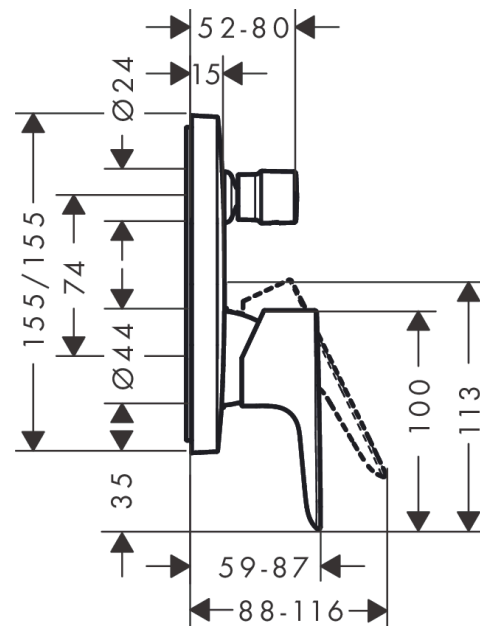

Talis E
Single lever manual bath mixer for concealed installation
 Surfaces: **brushed bronze** Art. no. : **71745140**

Description

product features

- designed to run 2 outlets
- Connection type: basic set
- ceramic cartridge
- Maximum temperature can be adjusted on installation
- automatically reverts from shower to bath spout when turned off
- with silencer
- concealed installation
- Noise class: I
- non-thermostatic
- operating pressure: min. 1 bar/max. 10 bar
- WRAS 1901001
- WRAS 1901001

Article Details

Price excl. VAT

£ 205.00

Certificates

Product image

Scale drawing

Talis E
Single lever manual bath mixer for concealed installation
 Surfaces: **brushed bronze** Art. no. : **71745140**

Flowchart