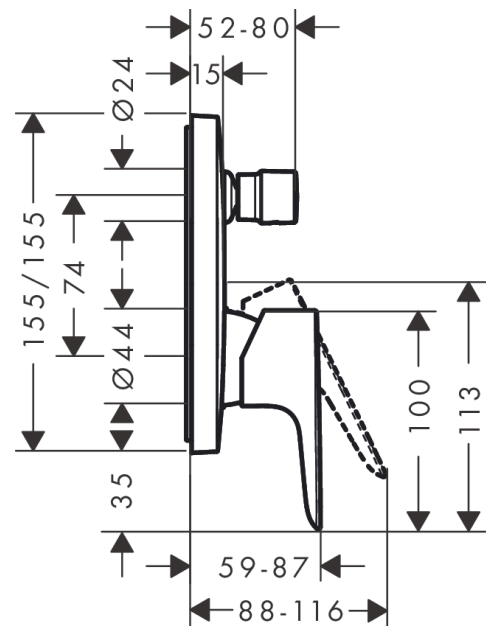

Talis E
Single lever manual bath mixer for concealed installation
 Surfaces: **chrome** Art. no. : **71745000**

Description

product features

- designed to run 2 outlets
- Connection type: basic set
- ceramic cartridge
- Maximum temperature can be adjusted on installation
- automatically reverts from shower to bath spout when turned off
- with silencer
- concealed installation
- Noise class: I
- non-thermostatic
- operating pressure: min. 1 bar/max. 10 bar
- WRAS 1901001
- WRAS 1901001

Article Details

Price excl. VAT

£ 136.67

Certificates

Product image

Scale drawing

Talis E
Single lever manual bath mixer for concealed installation
 Surfaces: **chrome** Art. no. : **71745000**

Flowchart