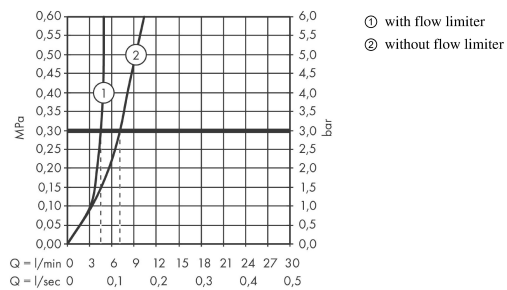

Talis E

Single lever basin mixer for concealed installation with spout 22.5 cm

Surfaces: **polished gold-optic** Art. no. : **71734990**

Description

product features

- Consists of: single lever basin mixer for concealed installation, waste set
- wall-mounted
- spout 225 mm long
- normal spray
- Flow rate (at 3 bar): 5 l/min
- ceramic cartridge
- free flow non-closing waste
- Material waste set: metal
- handle can be positioned on the right or left, depends on the basic set installation
- QuickClean technology for easy limescale removal
- operating pressure: min 1 bar / max 10 bar
- connection type: basic set
- WRAS 1705005
- WRAS 1705005
- WRAS 1705005

Article Details

Price excl. VAT

£ 312.50

Technology

Certificates

Product image

Scale drawing

Talis E
Single lever basin mixer for concealed installation with spout 22.5 cm
 Surfaces: **polished gold-optic** Art. no. : **71734990**

Flowchart

Talis E
Single lever basin mixer for concealed installation with spout 22.5 cm
 Surfaces: **polished gold-optic** Art. no. : **71734990**

Installation examples