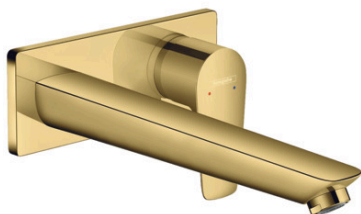

Talis E

Single lever basin mixer for concealed installation with spout 22.5 cm

Surfaces: **polished gold-optic** Art. no. : **71734990**

Description

product features

- Consists of: single lever basin mixer for concealed installation, waste set
- wall-mounted
- spout 225 mm long
- normal spray
- Flow rate (at 3 bar): 5 l/min
- ceramic cartridge
- free flow non-closing waste
- Material waste set: metal
- handle can be positioned on the right or left, depends on the basic set installation
- QuickClean technology for easy limescale removal
- operating pressure: min 1 bar / max 10 bar
- connection type: basic set
- WRAS 1705005
- WRAS 1705005
- WRAS 1705005

Article Details

Price excl. VAT

£ 312.50

Technology

Certificates

Product image

Scale drawing

Talis E
Single lever basin mixer for concealed installation with spout 22.5 cm
 Surfaces: **polished gold-optic** Art. no. : **71734990**

Flowchart

Talis E
Single lever basin mixer for concealed installation with spout 22.5 cm
 Surfaces: **polished gold-optic** Art. no. : **71734990**

Installation examples