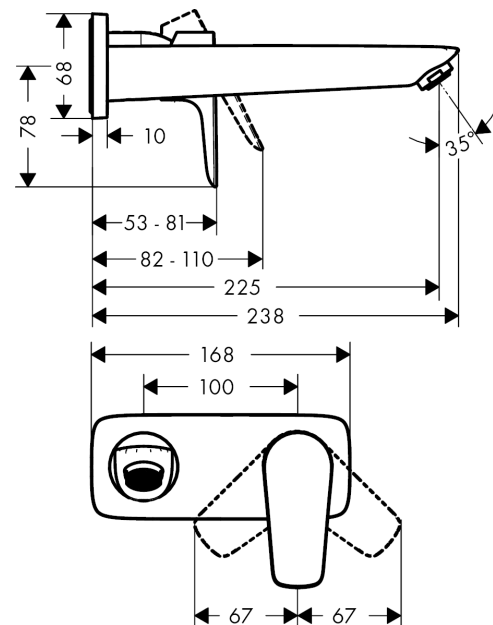

Talis E

Single lever basin mixer for concealed installation with spout 22.5 cm

Surfaces: **polished gold-optic** Art. no. : **71734990**

Description

product features

- Consists of: single lever basin mixer for concealed installation, waste set
- wall-mounted
- spout 225 mm long
- normal spray
- Flow rate (at 3 bar): 5 l/min
- ceramic cartridge
- free flow non-closing waste
- Material waste set: metal
- handle can be positioned on the right or left, depends on the basic set installation
- QuickClean technology for easy limescale removal
- operating pressure: min 1 bar / max 10 bar
- connection type: basic set
- WRAS 1705005
- WRAS 1705005
- WRAS 1705005

Article Details

Price excl. VAT

£ 312.50

Technology

Certificates

Product image

Scale drawing

Talis E
Single lever basin mixer for concealed installation with spout 22.5 cm
 Surfaces: **polished gold-optic** Art. no. : **71734990**

Flowchart

Talis E
Single lever basin mixer for concealed installation with spout 22.5 cm
 Surfaces: **polished gold-optic** Art. no. : **71734990**

Installation examples