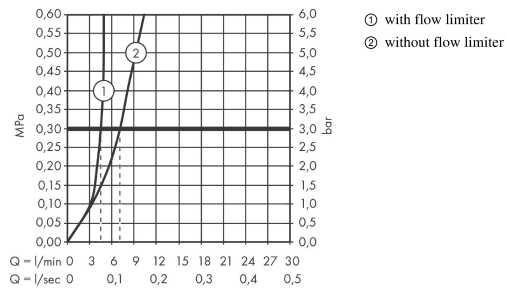

Talis E

Single lever basin mixer for concealed installation with spout 22.5 cm

Surfaces: **matt white** Art. no. : **71734700**

Description

product features

- Consists of: single lever basin mixer for concealed installation, waste set
- wall-mounted
- spout 225 mm long
- normal spray
- Flow rate (at 3 bar): 5 l/min
- ceramic cartridge
- free flow non-closing waste
- Material waste set: metal
- handle can be positioned on the right or left, depends on the basic set installation
- QuickClean technology for easy limescale removal
- operating pressure: min 1 bar / max 10 bar
- connection type: basic set
- WRAS 1705005
- WRAS 1705005
- WRAS 1705005

Single lever basin mixer for concealed installation with spout 22.5 cm

Surfaces: **matt white** Art. no. : **71734700**

Flowchart

Talis E
Single lever basin mixer for concealed installation with spout 22.5 cm
 Surfaces: **matt white** Art. no. : **71734700**