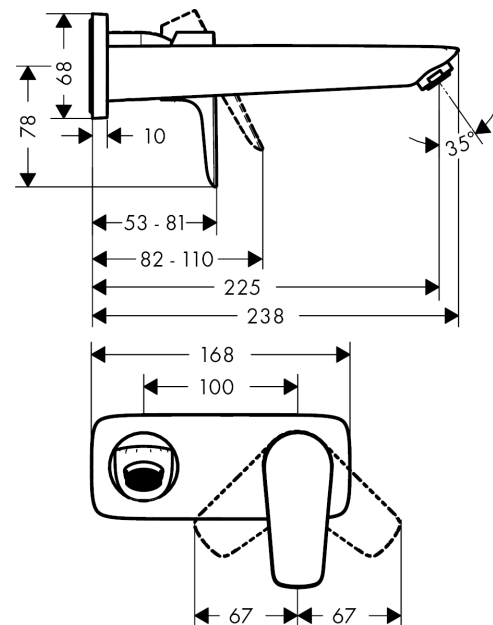

Talis E

Single lever basin mixer for concealed installation with spout 22.5 cm

Surfaces: **matt white** Art. no. : **71734700**

Description

product features

- Consists of: single lever basin mixer for concealed installation, waste set
- wall-mounted
- spout 225 mm long
- normal spray
- Flow rate (at 3 bar): 5 l/min
- ceramic cartridge
- free flow non-closing waste
- Material waste set: metal
- handle can be positioned on the right or left, depends on the basic set installation
- QuickClean technology for easy limescale removal
- operating pressure: min 1 bar / max 10 bar
- connection type: basic set
- WRAS 1705005
- WRAS 1705005
- WRAS 1705005

Article Details

Price excl. VAT

£ 291.70

Technology

Certificates

Product image

Scale drawing

Talis E

Single lever basin mixer for concealed installation with spout 22.5 cm

Surfaces: **matt white** Art. no. : **71734700**

Flowchart

Talis E
Single lever basin mixer for concealed installation with spout 22.5 cm
 Surfaces: **matt white** Art. no. : **71734700**