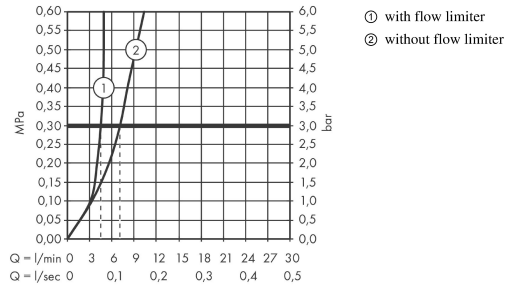

Talis E

Single lever basin mixer for concealed installation with spout 22.5 cm

Surfaces: **matt black** Art. no. : **71734670**

Description

product features

- Consists of: single lever basin mixer for concealed installation, waste set
- wall-mounted
- spout 225 mm long
- normal spray
- Flow rate (at 3 bar): 5 l/min
- ceramic cartridge
- free flow non-closing waste
- Material waste set: metal
- handle can be positioned on the right or left, depends on the basic set installation
- QuickClean technology for easy limescale removal
- operating pressure: min 1 bar / max 10 bar
- connection type: basic set
- WRAS 1705005
- WRAS 1705005
- WRAS 1705005

Single lever basin mixer for concealed installation with spout 22.5 cm

Surfaces: **matt black** Art. no. : **71734670**

Flowchart

Talis E
Single lever basin mixer for concealed installation with spout 22.5 cm
 Surfaces: **matt black** Art. no. : **71734670**