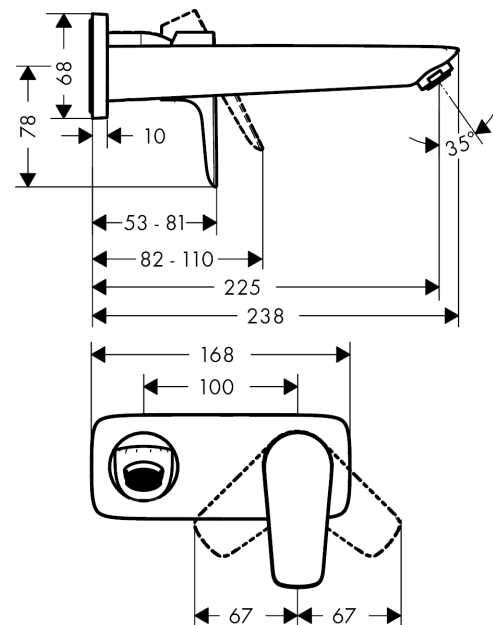

Talis E

Single lever basin mixer for concealed installation with spout 22.5 cm

Surfaces: **matt black** Art. no. : **71734670**

Description

product features

- Consists of: single lever basin mixer for concealed installation, waste set
- wall-mounted
- spout 225 mm long
- normal spray
- Flow rate (at 3 bar): 5 l/min
- ceramic cartridge
- free flow non-closing waste
- Material waste set: metal
- handle can be positioned on the right or left, depends on the basic set installation
- QuickClean technology for easy limescale removal
- operating pressure: min 1 bar / max 10 bar
- connection type: basic set
- WRAS 1705005
- WRAS 1705005
- WRAS 1705005

Article Details

Price excl. VAT

£ 291.70

Technology

Certificates

Product image

Scale drawing

Talis E

Single lever basin mixer for concealed installation with spout 22.5 cm

Surfaces: **matt black** Art. no. : **71734670**

Flowchart

Talis E
Single lever basin mixer for concealed installation with spout 22.5 cm
 Surfaces: **matt black** Art. no. : **71734670**