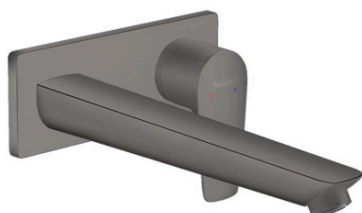

Talis E

Single lever basin mixer for concealed installation with spout 22.5 cm

Surfaces: **brushed black chrome** Art. no. : **71734340**

Description

product features

- Consists of: single lever basin mixer for concealed installation, waste set
- wall-mounted
- spout 225 mm long
- normal spray
- Flow rate (at 3 bar): 5 l/min
- ceramic cartridge
- free flow non-closing waste
- Material waste set: metal
- handle can be positioned on the right or left, depends on the basic set installation
- QuickClean technology for easy limescale removal
- operating pressure: min 1 bar / max 10 bar
- connection type: basic set
- WRAS 1705005
- WRAS 1705005
- WRAS 1705005

Article Details

Price excl. VAT

£ 312.50

Technology

Certificates

Product image

Scale drawing

Talis E

Single lever basin mixer for concealed installation with spout 22.5 cm

Surfaces: **brushed black chrome** Art. no. : **71734340**

Flowchart

Talis E
Single lever basin mixer for concealed installation with spout 22.5 cm
 Surfaces: **brushed black chrome** Art. no. : **71734340**