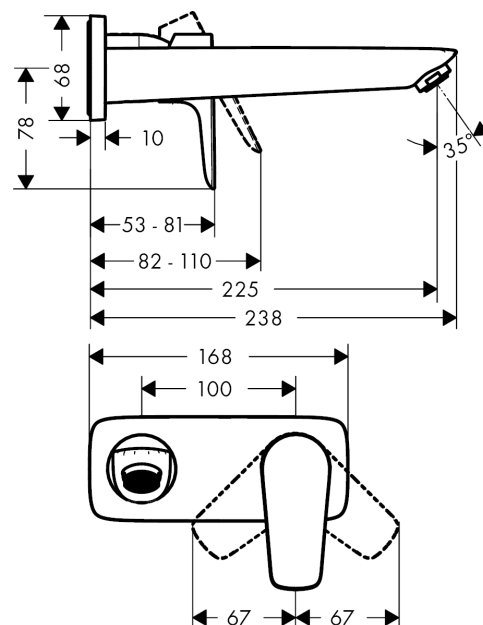

Talis E

Single lever basin mixer for concealed installation with spout 22.5 cm

Surfaces: **brushed black chrome** Art. no. : **71734340**

Description

product features

- Consists of: single lever basin mixer for concealed installation, waste set
- wall-mounted
- spout 225 mm long
- normal spray
- Flow rate (at 3 bar): 5 l/min
- ceramic cartridge
- free flow non-closing waste
- Material waste set: metal
- handle can be positioned on the right or left, depends on the basic set installation
- QuickClean technology for easy limescale removal
- operating pressure: min 1 bar / max 10 bar
- connection type: basic set
- WRAS 1705005
- WRAS 1705005
- WRAS 1705005

Article Details

Price excl. VAT

£ 312.50

Technology

Certificates

Product image

Scale drawing

Talis E

Single lever basin mixer for concealed installation with spout 22.5 cm

Surfaces: **brushed black chrome** Art. no. : **71734340**

Flowchart

Talis E
Single lever basin mixer for concealed installation with spout 22.5 cm
 Surfaces: **brushed black chrome** Art. no. : **71734340**