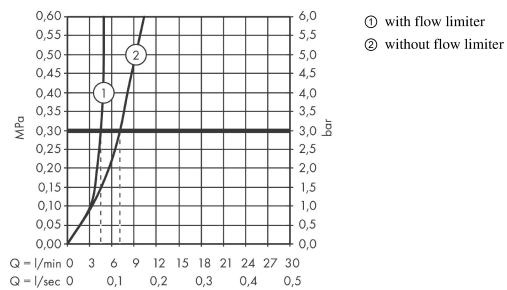

Talis E

Single lever basin mixer for concealed installation with spout 22.5 cm

Surfaces: **brushed black chrome** Art. no. : **71734340**

Description

product features

- Consists of: single lever basin mixer for concealed installation, waste set
- wall-mounted
- spout 225 mm long
- normal spray
- Flow rate (at 3 bar): 5 l/min
- ceramic cartridge
- free flow non-closing waste
- Material waste set: metal
- handle can be positioned on the right or left, depends on the basic set installation
- QuickClean technology for easy limescale removal
- operating pressure: min 1 bar / max 10 bar
- connection type: basic set
- WRAS 1705005
- WRAS 1705005
- WRAS 1705005

Single lever basin mixer for concealed installation with spout 22.5 cm

Surfaces: **brushed black chrome** Art. no. : **71734340**

Flowchart

Talis E
Single lever basin mixer for concealed installation with spout 22.5 cm
 Surfaces: **brushed black chrome** Art. no. : **71734340**