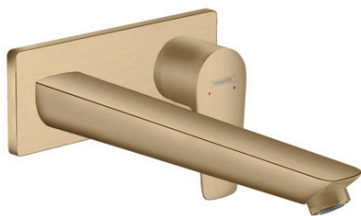

Talis E

Single lever basin mixer for concealed installation with spout 22.5 cm

Surfaces: **brushed bronze** Art. no. : **71734140**

Description

product features

- Consists of: single lever basin mixer for concealed installation, waste set
- wall-mounted
- spout 225 mm long
- normal spray
- Flow rate (at 3 bar): 5 l/min
- ceramic cartridge
- free flow non-closing waste
- Material waste set: metal
- handle can be positioned on the right or left, depends on the basic set installation
- QuickClean technology for easy limescale removal
- operating pressure: min 1 bar / max 10 bar
- connection type: basic set
- WRAS 1705005
- WRAS 1705005
- WRAS 1705005

Article Details

Price excl. VAT

£ 312.50

Technology

Certificates

Product image