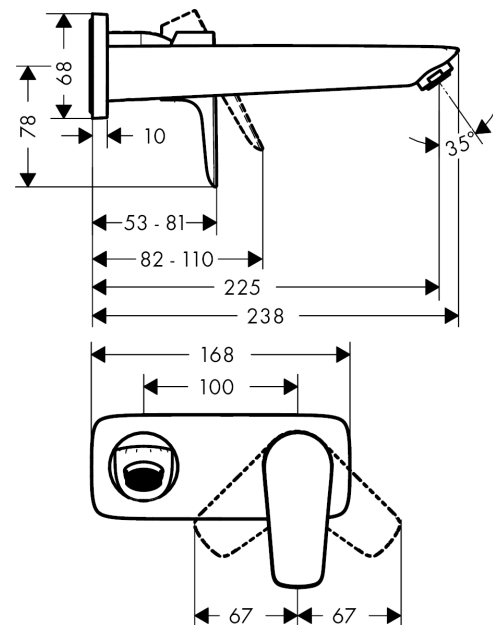

Talis E

Single lever basin mixer for concealed installation with spout 22.5 cm

Surfaces: **brushed bronze** Art. no. : **71734140**

Description

product features

- Consists of: single lever basin mixer for concealed installation, waste set
- wall-mounted
- spout 225 mm long
- normal spray
- Flow rate (at 3 bar): 5 l/min
- ceramic cartridge
- free flow non-closing waste
- Material waste set: metal
- handle can be positioned on the right or left, depends on the basic set installation
- QuickClean technology for easy limescale removal
- operating pressure: min 1 bar / max 10 bar
- connection type: basic set
- WRAS 1705005
- WRAS 1705005
- WRAS 1705005

Article Details

Price excl. VAT

£ 312.50

Technology

Certificates

Product image

Scale drawing

Talis E

Single lever basin mixer for concealed installation with spout 22.5 cm

Surfaces: **brushed bronze** Art. no. : **71734140**

Flowchart

Talis E
Single lever basin mixer for concealed installation with spout 22.5 cm
 Surfaces: **brushed bronze** Art. no. : **71734140**