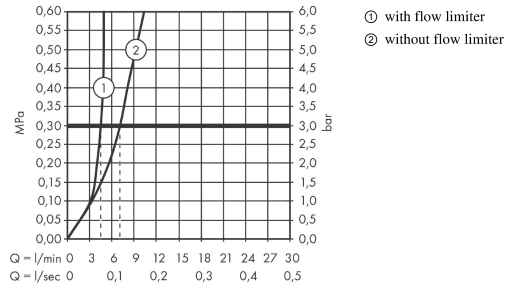

Talis E

Single lever basin mixer for concealed installation with spout 22.5 cm

Surfaces: **brushed bronze** Art. no. : **71734140**

Description

product features

- Consists of: single lever basin mixer for concealed installation, waste set
- wall-mounted
- spout 225 mm long
- normal spray
- Flow rate (at 3 bar): 5 l/min
- ceramic cartridge
- free flow non-closing waste
- Material waste set: metal
- handle can be positioned on the right or left, depends on the basic set installation
- QuickClean technology for easy limescale removal
- operating pressure: min 1 bar / max 10 bar
- connection type: basic set
- WRAS 1705005
- WRAS 1705005
- WRAS 1705005

Single lever basin mixer for concealed installation with spout 22.5 cm

Surfaces: **brushed bronze** Art. no. : **71734140**

Flowchart

Talis E
Single lever basin mixer for concealed installation with spout 22.5 cm
 Surfaces: **brushed bronze** Art. no. : **71734140**