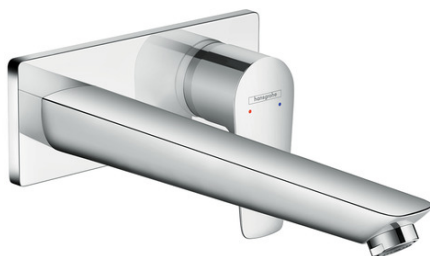

Talis E

Single lever basin mixer for concealed installation with spout 22.5 cm

Surfaces: **chrome** Art. no. : **71734000**

Description

product features

- Consists of: single lever basin mixer for concealed installation, waste set
- wall-mounted
- spout 225 mm long
- normal spray
- Flow rate (at 3 bar): 5 l/min
- ceramic cartridge
- free flow non-closing waste
- Material waste set: metal
- handle can be positioned on the right or left, depends on the basic set installation
- QuickClean technology for easy limescale removal
- operating pressure: min 1 bar / max 10 bar
- connection type: basic set
- WRAS 1705005
- WRAS 1705005
- WRAS 1705005

Article Details

Price excl. VAT

£ 208.33

Technology

Certificates

Product image

Scale drawing

Talis E

Single lever basin mixer for concealed installation with spout 22.5 cm

Surfaces: **chrome** Art. no. : **71734000**

Flowchart

Talis E
Single lever basin mixer for concealed installation with spout 22.5 cm
 Surfaces: **chrome** Art. no. : **71734000**