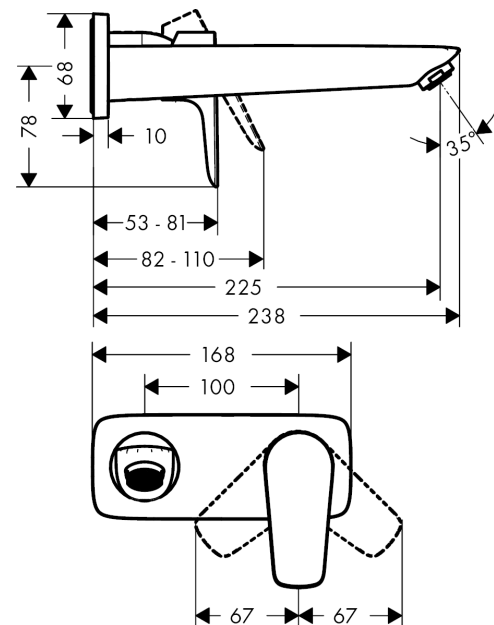

Talis E

Single lever basin mixer for concealed installation with spout 22.5 cm

Surfaces: **chrome** Art. no. : **71734000**

Description

product features

- Consists of: single lever basin mixer for concealed installation, waste set
- wall-mounted
- spout 225 mm long
- normal spray
- Flow rate (at 3 bar): 5 l/min
- ceramic cartridge
- free flow non-closing waste
- Material waste set: metal
- handle can be positioned on the right or left, depends on the basic set installation
- QuickClean technology for easy limescale removal
- operating pressure: min 1 bar / max 10 bar
- connection type: basic set
- WRAS 1705005
- WRAS 1705005
- WRAS 1705005

Article Details

Price excl. VAT

£ 208.33

Technology

Certificates

Product image

Scale drawing

Talis E

Single lever basin mixer for concealed installation with spout 22.5 cm

Surfaces: **chrome** Art. no. : **71734000**

Flowchart

Talis E
Single lever basin mixer for concealed installation with spout 22.5 cm
 Surfaces: **chrome** Art. no. : **71734000**