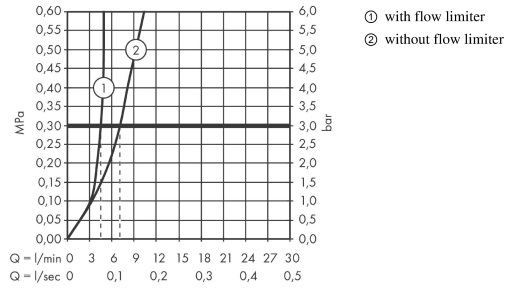

Talis E

Single lever basin mixer for concealed installation with spout 22.5 cm

Surfaces: **chrome** Art. no. : **71734000**

Description

product features

- Consists of: single lever basin mixer for concealed installation, waste set
- wall-mounted
- spout 225 mm long
- normal spray
- Flow rate (at 3 bar): 5 l/min
- ceramic cartridge
- free flow non-closing waste
- Material waste set: metal
- handle can be positioned on the right or left, depends on the basic set installation
- QuickClean technology for easy limescale removal
- operating pressure: min 1 bar / max 10 bar
- connection type: basic set
- WRAS 1705005
- WRAS 1705005
- WRAS 1705005

Single lever basin mixer for concealed installation with spout 22.5 cm

Surfaces: **chrome** Art. no. : **71734000**

Flowchart

Talis E
Single lever basin mixer for concealed installation with spout 22.5 cm
 Surfaces: **chrome** Art. no. : **71734000**