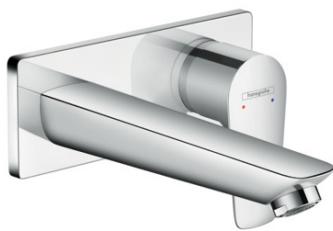

Talis E

Single lever basin mixer for concealed installation with spout 16.5 cm

Surfaces: **chrome** Art. no. : **71732000**

Description

product features

- Consists of: single lever basin mixer for concealed installation, waste set
- wall-mounted
- spout 165 mm long
- normal spray
- Flow rate (at 3 bar): 5 l/min
- ceramic cartridge
- free flow non-closing waste
- Material waste set: metal
- QuickClean technology for easy limescale removal
- connection type: basic set
- WRAS 1705005
- WRAS 1705005
- WRAS 1705005

Article Details

Price excl. VAT

£ 185.83

Technology

Certificates

Product image