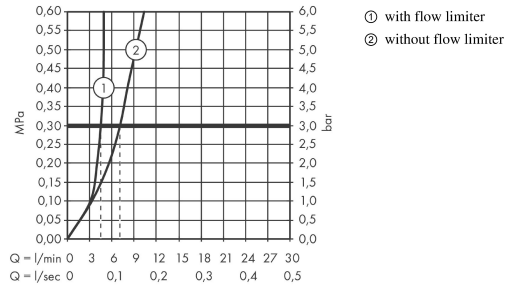

Talis E

Single lever basin mixer for concealed installation with spout 16.5 cm

Surfaces: **chrome** Art. no. : **71732000**

Description

product features

- Consists of: single lever basin mixer for concealed installation, waste set
- wall-mounted
- spout 165 mm long
- normal spray
- Flow rate (at 3 bar): 5 l/min
- ceramic cartridge
- free flow non-closing waste
- Material waste set: metal
- QuickClean technology for easy limescale removal
- connection type: basic set
- WRAS 1705005
- WRAS 1705005
- WRAS 1705005

Single lever basin mixer for concealed installation with spout 16.5 cm

Surfaces: **chrome** Art. no. : **71732000**

Flowchart

Talis E
Single lever basin mixer for concealed installation with spout 16.5 cm
 Surfaces: **chrome** Art. no. : **71732000**