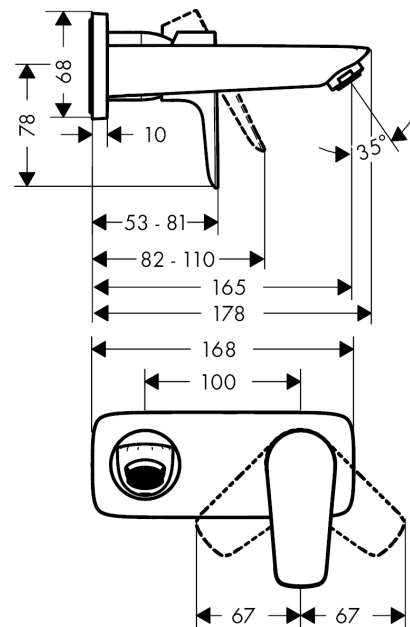

Talis E

Single lever basin mixer for concealed installation with spout 16.5 cm

Surfaces: **chrome** Art. no. : **71732000**

Description

product features

- Consists of: single lever basin mixer for concealed installation, waste set
- wall-mounted
- spout 165 mm long
- normal spray
- Flow rate (at 3 bar): 5 l/min
- ceramic cartridge
- free flow non-closing waste
- Material waste set: metal
- QuickClean technology for easy limescale removal
- connection type: basic set
- WRAS 1705005
- WRAS 1705005
- WRAS 1705005

Article Details

Price excl. VAT

£ 185.83

Technology

Certificates

Product image

Scale drawing

Talis E

Single lever basin mixer for concealed installation with spout 16.5 cm

Surfaces: **chrome** Art. no. : **71732000**

Flowchart

Talis E
Single lever basin mixer for concealed installation with spout 16.5 cm
 Surfaces: **chrome** Art. no. : **71732000**