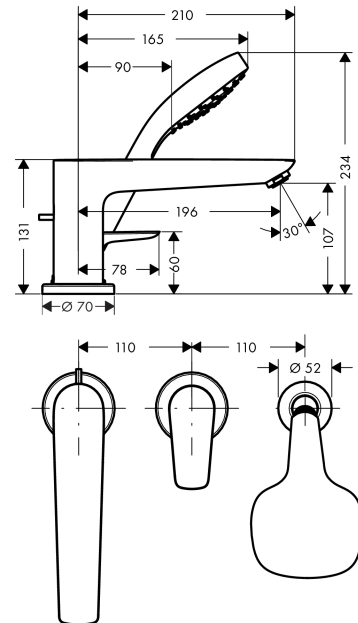

Talis E
3-hole rim-mounted single lever bath mixer
 Surfaces: **chrome** Art. no. : **71731000**

Description

product features

- Consists of: 3-hole rim-mounted single lever bath mixer, hand shower
- spout 196 mm long
- designed to run 2 outlets
- Spray type mixer: normal spray
- Spray type hand shower: Rain
- Maximum pull-out length of hand shower: 1.60 m
- Flow rate (at 3 bar): 20 l/min
- ceramic cartridge
- Maximum temperature can be adjusted on installation
- automatically reverts from shower to bath spout when turned off
- Non-return valve
- operating pressure: min. 1 bar / max. 10 bar

Article Details

Price excl. VAT

£ 354.17

Technology

Product image

Scale drawing

Talis E
3-hole rim-mounted single lever bath mixer
 Surfaces: **chrome** Art. no. : **71731000**

Flowchart