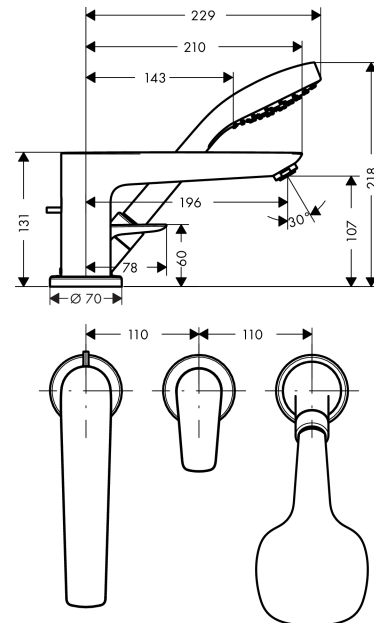

Talis E
3-hole rim-mounted single lever bath mixer with Secuflex
 Surfaces: **chrome** Art. no. : **71730000**

Description

product features

- Consists of: 3-hole rim-mounted single lever bath mixer, hand shower, Secuflex hose set
- spout 196 mm long
- designed to run 2 outlets
- Connection type: basic set
- Spray type mixer: normal spray
- Spray type hand shower: Rain
- Maximum pull-out length of hand shower: 1.10 m
- Flow rate (at 3 bar): 20 l/min
- ceramic cartridge
- Maximum temperature can be adjusted on installation
- automatically reverts from shower to bath spout when turned off
- Non-return valve
- operating pressure: min 1 bar / max 10 bar

Article Details

Price excl. VAT

£ 500.00

Technology

Product image

Scale drawing

Talis E
3-hole rim-mounted single lever bath mixer with Secuflex
 Surfaces: **chrome** Art. no. : **71730000**

Flowchart