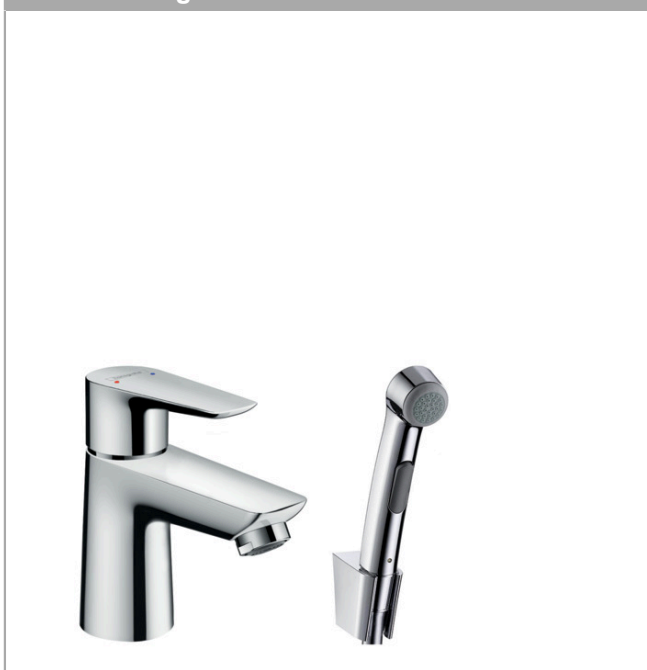

Talis E

Single lever basin mixer with bidet spray and shower hose 160 cm

Surfaces: **chrome** Art. no. : **71729000**

Description

product features

- Consists of: single lever basin mixer, bidet hand shower, shower holder, shower hose, waste set
- Flow rate (at 3 bar): 5 l/min
- ceramic cartridge
- push-open waste 1¼"
- Material waste set: metal
- QuickClean technology for easy limescale removal
- operating pressure: min 1 bar / max 10 bar

Article Details

Price excl. VAT

£ 194.17

Technology

Product image

Scale drawing

Flowchart