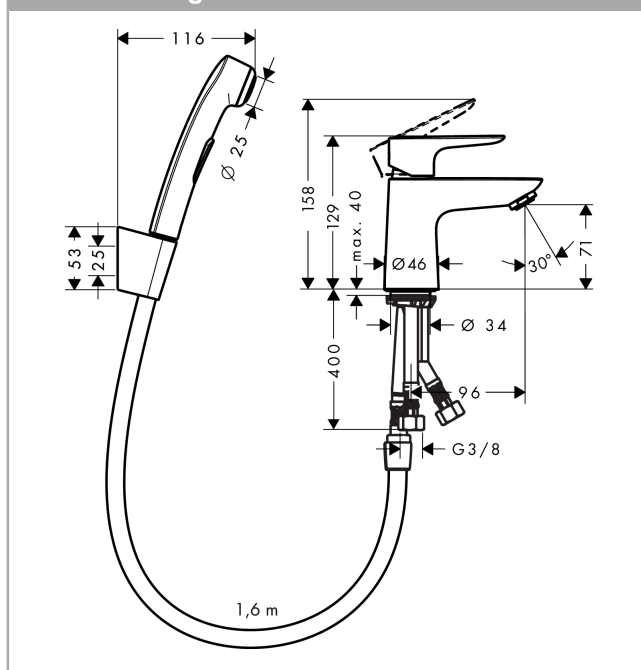

Talis E

Single lever basin mixer with bidet spray and shower hose 160 cm

Surfaces: **chrome** Art. no. : **71729000**

Description

product features

- Consists of: single lever basin mixer, bidet hand shower, shower holder, shower hose, waste set
- Flow rate (at 3 bar): 5 l/min
- ceramic cartridge
- push-open waste 1¼"
- Material waste set: metal
- QuickClean technology for easy limescale removal
- operating pressure: min 1 bar / max 10 bar

Article Details

Price excl. VAT

£ 194.17

Technology

Product image

Scale drawing

Flowchart