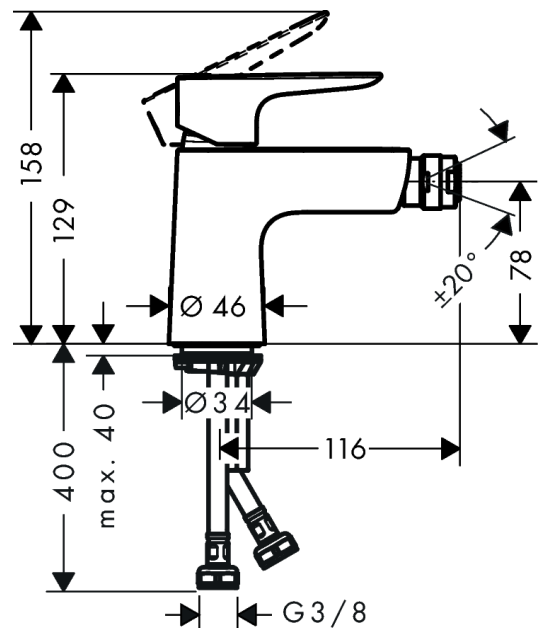

Talis E
Single lever bidet mixer with push-open waste
 Surfaces: **chrome** Art. no. : **71721000**

Description

product features

- Consists of: single lever bidet mixer, waste set
- spout 119 mm long
- swivel joint enables directional spray
- normal spray
- Flow rate (at 3 bar): 5 l/min
- ceramic cartridge
- Maximum temperature can be adjusted on installation
- Material waste set: metal
- 3/8" hose connections

Article Details

Price excl. VAT

£ 130.00

Technology

Product image

Scale drawing

Flowchart