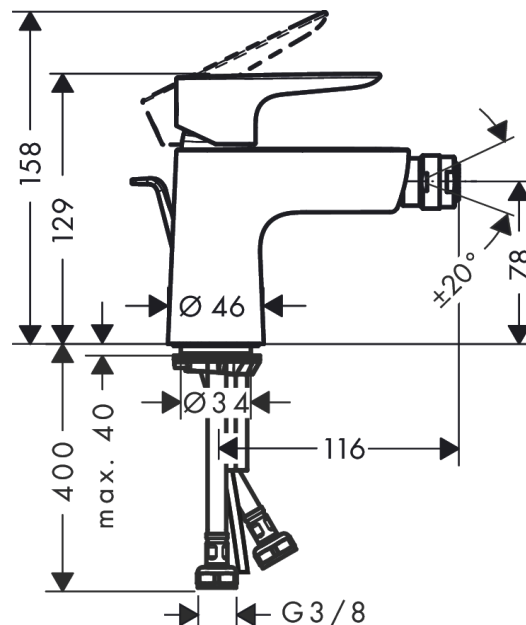

Talis E

Single lever bidet mixer with pop-up waste

Surfaces: **polished gold-optic** Art. no. : **71720990**

Description

product features

- Consists of: single lever bidet mixer, waste set
- spout 116 mm long
- swivel joint enables directional spray
- normal spray
- Flow rate (at 3 bar): 5 l/min
- ceramic cartridge
- Maximum temperature can be adjusted on installation
- Material waste set: metal
- 3/8" hose connections
- operating pressure: min 1 bar / max 10 bar

Article Details

Price excl. VAT

£ 195.00

Technology

Product image

Scale drawing

Flowchart