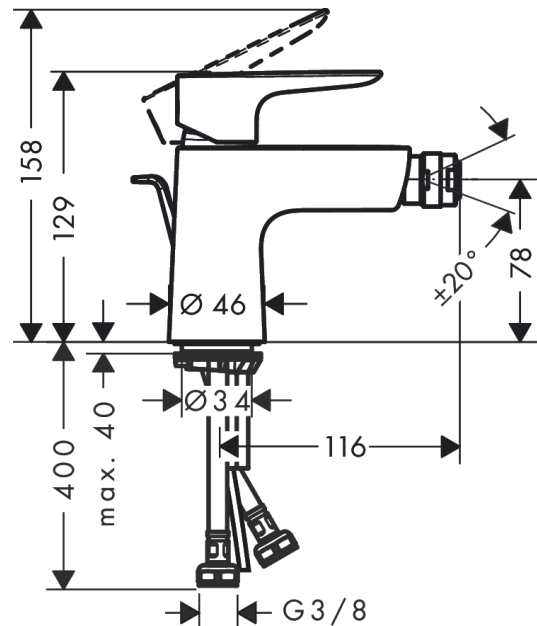

Talis E
Single lever bidet mixer with pop-up waste
 Surfaces: **matt white** Art. no. : **71720700**

Description

product features

- Consists of: single lever bidet mixer, waste set
- spout 116 mm long
- swivel joint enables directional spray
- normal spray
- Flow rate (at 3 bar): 5 l/min
- ceramic cartridge
- Maximum temperature can be adjusted on installation
- Material waste set: metal
- 3/8" hose connections
- operating pressure: min 1 bar / max 10 bar

Article Details

Price excl. VAT

£ 182.00

Technology

Product image

Scale drawing

Flowchart