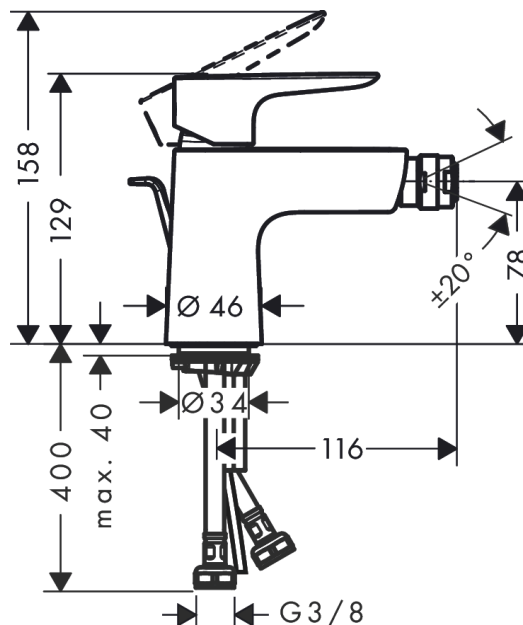

Talis E
Single lever bidet mixer with pop-up waste
 Surfaces: **matt black** Art. no. : **71720670**

Description

product features

- Consists of: single lever bidet mixer, waste set
- spout 116 mm long
- swivel joint enables directional spray
- normal spray
- Flow rate (at 3 bar): 5 l/min
- ceramic cartridge
- Maximum temperature can be adjusted on installation
- Material waste set: metal
- 3/8" hose connections
- operating pressure: min 1 bar / max 10 bar

Article Details

Price excl. VAT

£ 182.00

Technology

Product image

Scale drawing

Flowchart