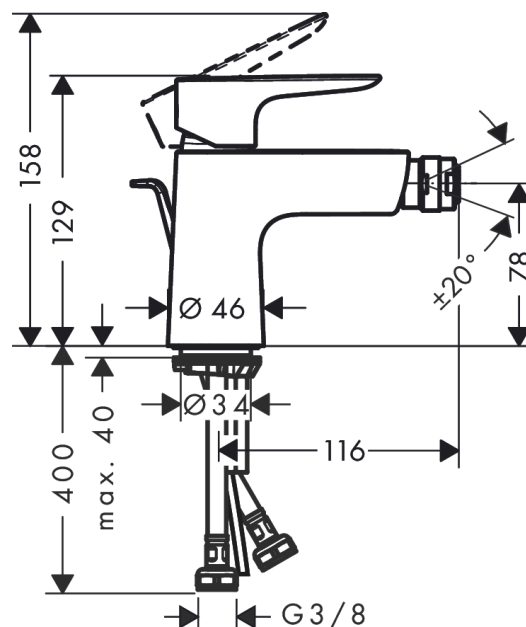

##### product features

- Consists of: single lever bidet mixer, waste set
- spout 116 mm long
- swivel joint enables directional spray
- normal spray
- Flow rate (at 3 bar): 5 l/min
- ceramic cartridge
- Maximum temperature can be adjusted on installation
- Material waste set: metal
- 3/8" hose connections
- operating pressure: min 1 bar / max 10 bar

#### Scale drawing