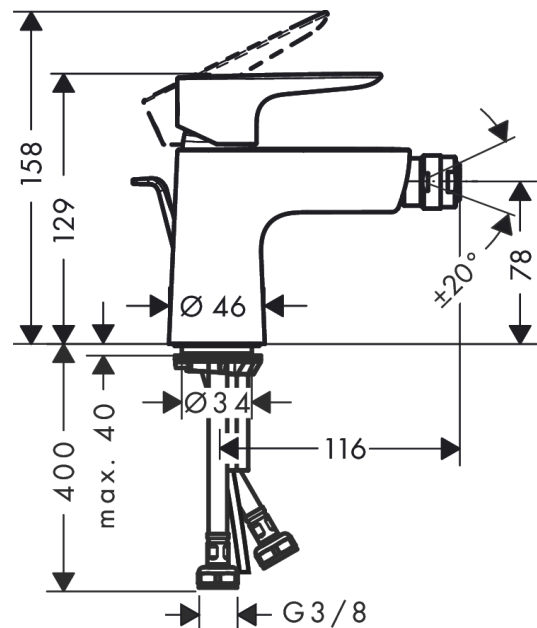

##### product features

- Consists of: single lever bidet mixer, waste set
- spout 116 mm long
- swivel joint enables directional spray
- normal spray
- Flow rate (at 3 bar): 5 l/min
- ceramic cartridge
- Maximum temperature can be adjusted on installation
- Material waste set: metal
- 3/8" hose connections
- operating pressure: min 1 bar / max 10 bar

#### Scale drawing