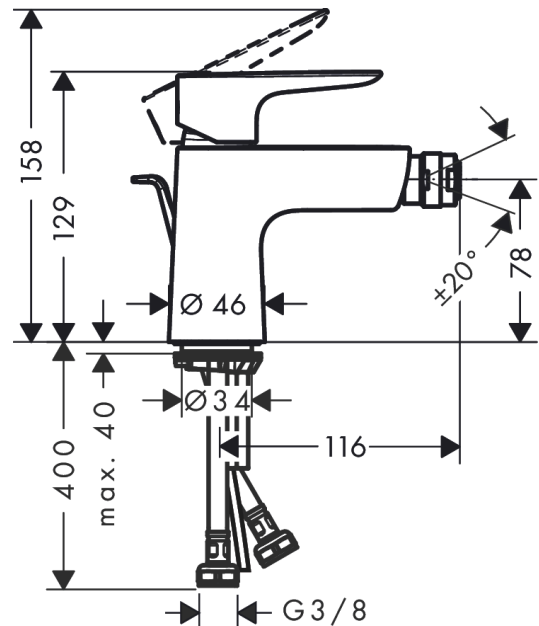

Talis E
Single lever bidet mixer with pop-up waste
 Surfaces: **chrome** Art. no. : **71720000**

Description

product features

- Consists of: single lever bidet mixer, waste set
- spout 116 mm long
- swivel joint enables directional spray
- normal spray
- Flow rate (at 3 bar): 5 l/min
- ceramic cartridge
- Maximum temperature can be adjusted on installation
- Material waste set: metal
- 3/8" hose connections
- operating pressure: min 1 bar / max 10 bar

Article Details

Price excl. VAT

£ 130.00

Technology

Product image

Scale drawing

Flowchart