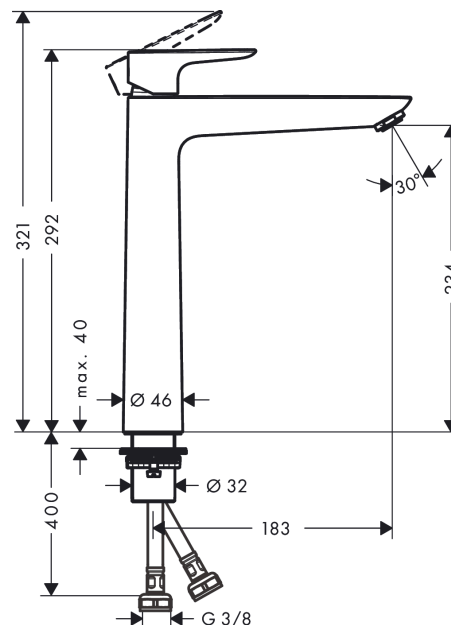

Talis E
Single lever basin mixer 240 without waste
 Surfaces: **chrome** Art. no. : **71717000**

Description

product features

- ComfortZone 240 provides space for greater freedom of movement
- free-standing installation
- spout 183 mm long
- normal spray
- Flow rate (at 3 bar): 5 l/min
- ceramic cartridge
- QuickClean technology for easy limescale removal
- winner of the iF product design award 2016
- WRAS 1610034
- WRAS 1610034

Article Details

Price excl. VAT

£ 212.50

Technology

Certificates

Product image

Scale drawing

Flowchart