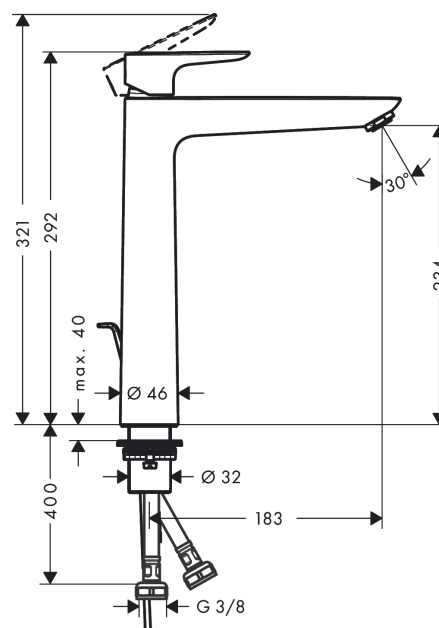

### product features

- Consists of: single lever basin mixer, waste set
- ComfortZone 240 provides space for greater freedom of movement
- free-standing installation
- spout 183 mm long
- normal spray
- Flow rate (at 3 bar): 5 l/min
- ceramic cartridge
- pop-up waste set 1¼"
- Material waste set: metal
- QuickClean technology for easy limescale removal
- operating pressure: min 1 bar / max 10 bar
- winner of the iF product design award 2016
- WRAS 1610034
- WRAS 1610034

## Scale drawing

**Talis E**  
**Single lever basin mixer 240 with pop-up waste**  
 Surfaces: **polished gold-optic** Art. no. : **71716990**