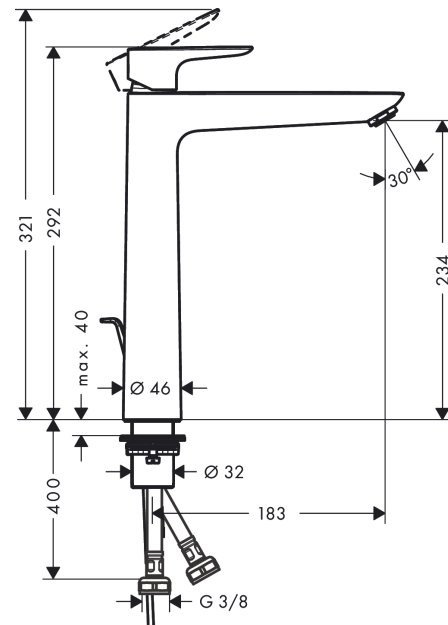

Talis E
Single lever basin mixer 240 with pop-up waste
 Surfaces: **matt white** Art. no. : **71716700**

Description

product features

- Consists of: single lever basin mixer, waste set
- ComfortZone 240 provides space for greater freedom of movement
- free-standing installation
- spout 183 mm long
- normal spray
- Flow rate (at 3 bar): 5 l/min
- ceramic cartridge
- pop-up waste set 1¼"
- Material waste set: metal
- QuickClean technology for easy limescale removal
- operating pressure: min 1 bar / max 10 bar
- winner of the iF product design award 2016
- WRAS 1610034
- WRAS 1610034

Article Details

Price excl. VAT

£ 309.20

Technology

Certificates

Product image

Scale drawing

Talis E
Single lever basin mixer 240 with pop-up waste
 Surfaces: **matt white** Art. no. : **71716700**