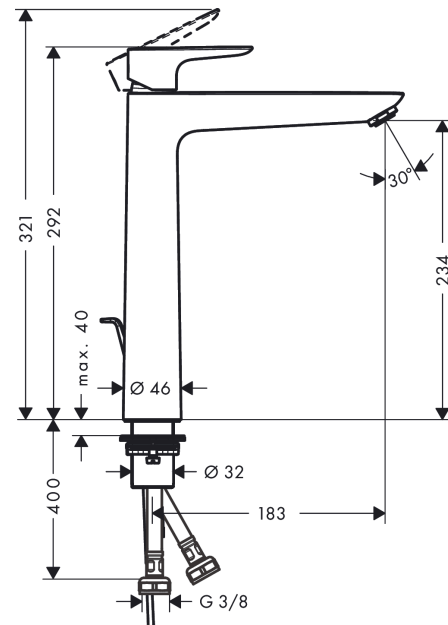

Talis E
Single lever basin mixer 240 with pop-up waste
 Surfaces: **matt black** Art. no. : **71716670**

Description

product features

- Consists of: single lever basin mixer, waste set
- ComfortZone 240 provides space for greater freedom of movement
- free-standing installation
- spout 183 mm long
- normal spray
- Flow rate (at 3 bar): 5 l/min
- ceramic cartridge
- pop-up waste set 1¼"
- Material waste set: metal
- QuickClean technology for easy limescale removal
- operating pressure: min 1 bar / max 10 bar
- winner of the iF product design award 2016
- WRAS 1610034
- WRAS 1610034

Article Details

Price excl. VAT

£ 309.20

Technology

Certificates

Product image

Scale drawing

Talis E
Single lever basin mixer 240 with pop-up waste
 Surfaces: **matt black** Art. no. : **71716670**