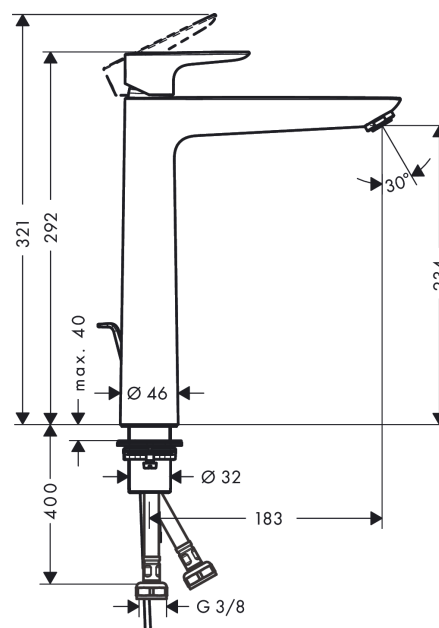

Talis E

Single lever basin mixer 240 with pop-up waste

Surfaces: **brushed black chrome** Art. no. : **71716340**

Description

product features

- Consists of: single lever basin mixer, waste set
- ComfortZone 240 provides space for greater freedom of movement
- free-standing installation
- spout 183 mm long
- normal spray
- Flow rate (at 3 bar): 5 l/min
- ceramic cartridge
- pop-up waste set 1¼"
- Material waste set: metal
- QuickClean technology for easy limescale removal
- operating pressure: min 1 bar / max 10 bar
- winner of the iF product design award 2016
- WRAS 1610034
- WRAS 1610034

Article Details

Price excl. VAT

£ 331.20

Technology

Certificates

Product image

Scale drawing

Talis E
Single lever basin mixer 240 with pop-up waste
 Surfaces: **brushed black chrome** Art. no. : **71716340**