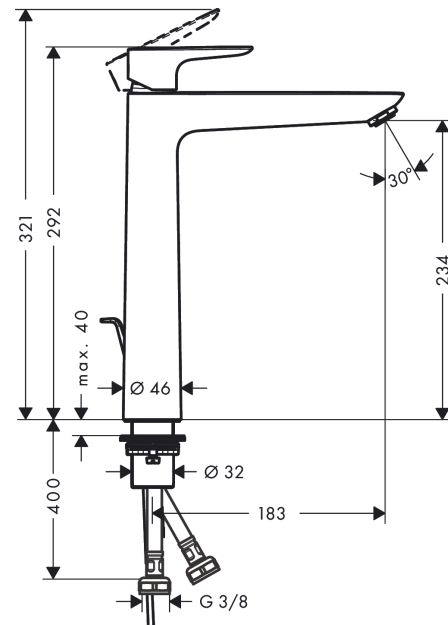

##### product features

- Consists of: single lever basin mixer, waste set
- ComfortZone 240 provides space for greater freedom of movement
- free-standing installation
- spout 183 mm long
- normal spray
- Flow rate (at 3 bar): 5 l/min
- ceramic cartridge
- pop-up waste set 1¼"
- Material waste set: metal
- QuickClean technology for easy limescale removal
- operating pressure: min 1 bar / max 10 bar
- winner of the iF product design award 2016
- WRAS 1610034
- WRAS 1610034

#### Scale drawing

**Talis E**  
**Single lever basin mixer 240 with pop-up waste**  
 Surfaces: **brushed bronze**    Art. no. : **71716140**