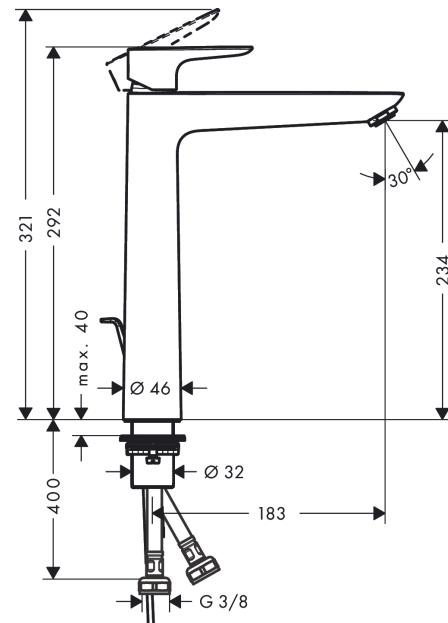

#### product features

- Consists of: single lever basin mixer, waste set
- ComfortZone 240 provides space for greater freedom of movement
- free-standing installation
- spout 183 mm long
- normal spray
- Flow rate (at 3 bar): 5 l/min
- ceramic cartridge
- pop-up waste set 1¼"
- Material waste set: metal
- QuickClean technology for easy limescale removal
- operating pressure: min 1 bar / max 10 bar
- winner of the iF product design award 2016
- WRAS 1610034
- WRAS 1610034

### Scale drawing

**Talis E**  
**Single lever basin mixer 240 with pop-up waste**  
 Surfaces: **chrome**    Art. no. : **71716000**