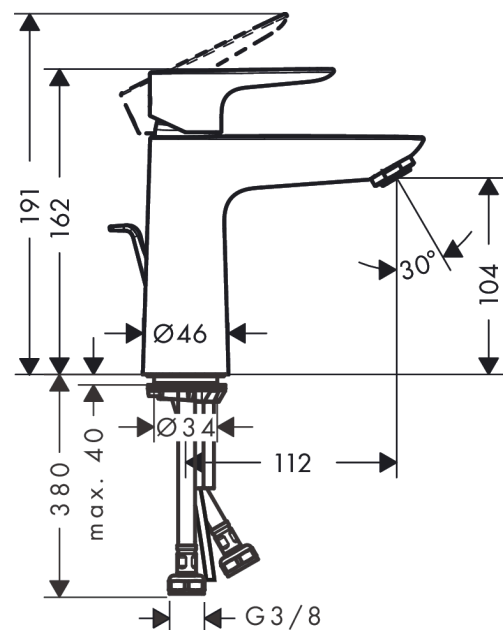

Talis E

Single lever basin mixer 110 LowFlow 3.5 l/m with pop-up waste

Surfaces: **chrome** Art. no. : **71715000**

Description

product features

- Consists of: single lever basin mixer, waste set
- ComfortZone 110 provides space for greater freedom of movement
- free-standing installation
- spout 112 mm long
- normal spray
- Flow rate (at 3 bar): 3.5 l/min
- ceramic cartridge
- pop-up waste set 1¼"
- Material waste set: metal
- QuickClean technology for easy limescale removal
- winner of the iF product design award 2016
- WRAS 1610034
- WRAS 1610034

Article Details

Price excl. VAT

£ 130.00

Technology

Certificates

Product image

Scale drawing

Talis E
Single lever basin mixer 110 LowFlow 3.5 l/m with pop-up waste
 Surfaces: **chrome** Art. no. : **71715000**