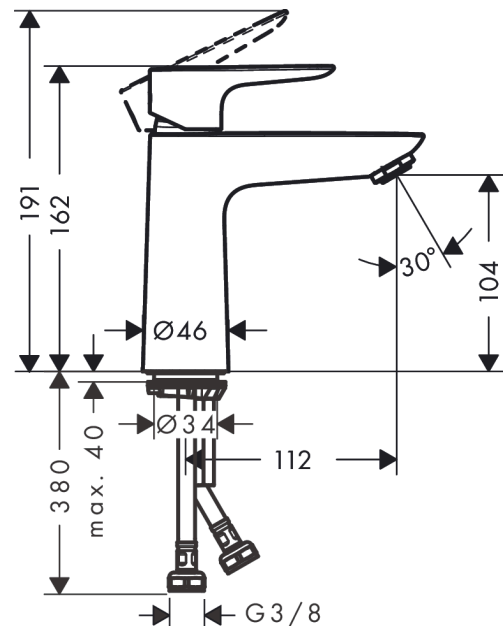

#### product features

- ComfortZone 110 provides space for greater freedom of movement
- free-standing installation
- spout 112 mm long
- normal spray
- Flow rate (at 3 bar): 5 l/min
- ceramic cartridge
- QuickClean technology for easy limescale removal
- WRAS 1610034
- WRAS 1610034

### Scale drawing