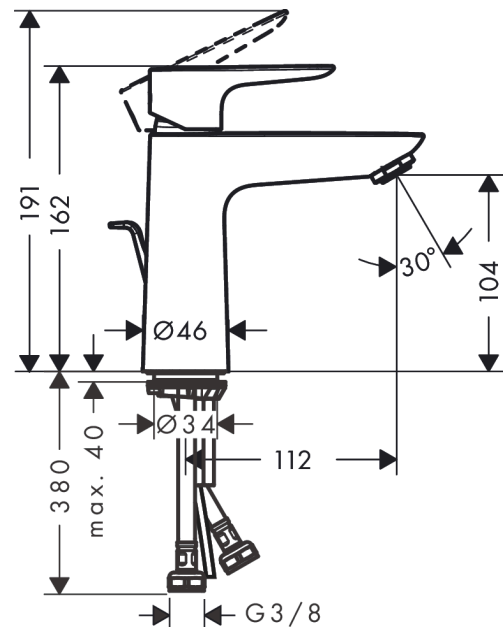

Scale drawing