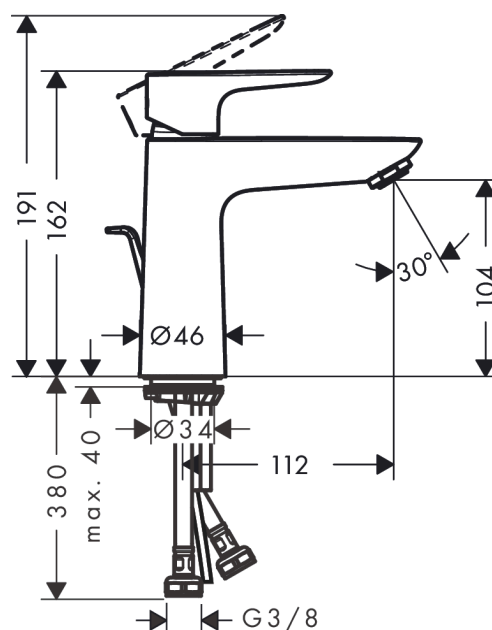

#### product features

- Consists of: single lever basin mixer, waste set
- ComfortZone 110 provides space for greater freedom of movement
- free-standing installation
- spout 112 mm long
- normal spray
- Flow rate (at 3 bar): 5 l/min
- ceramic cartridge
- pop-up waste set 1¼"
- Material waste set: metal
- QuickClean technology for easy limescale removal
- operating pressure: min 1 bar / max 10 bar
- WRAS 1610034
- WRAS 1610034

### Scale drawing

**Talis E**  
**Single lever basin mixer 110 CoolStart with pop-up waste**  
 Surfaces: **matt black** Art. no. : **71713670**