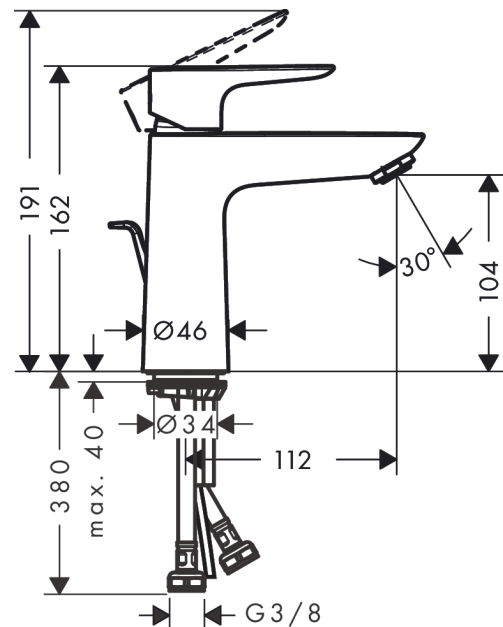

### product features

- Consists of: single lever basin mixer, waste set
- ComfortZone 110 provides space for greater freedom of movement
- free-standing installation
- spout 112 mm long
- normal spray
- Flow rate (at 3 bar): 5 l/min
- ceramic cartridge
- pop-up waste set 1¼"
- Material waste set: metal
- QuickClean technology for easy limescale removal
- operating pressure: min 1 bar / max 10 bar
- WRAS 1610034
- WRAS 1610034

## Scale drawing

**Talis E**  
**Single lever basin mixer 110 CoolStart with pop-up waste**  
 Surfaces: **brushed black chrome** Art. no. : **71713340**