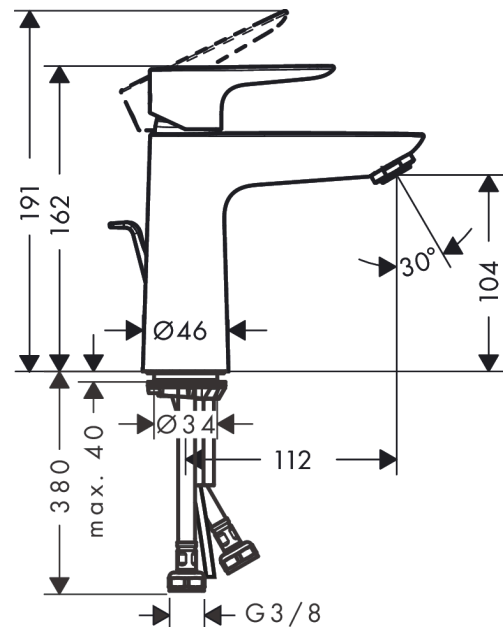

Talis E

Single lever basin mixer 110 CoolStart with pop-up waste

Surfaces: **brushed bronze** Art. no. : **71713140**

Description

product features

- Consists of: single lever basin mixer, waste set
- ComfortZone 110 provides space for greater freedom of movement
- free-standing installation
- spout 112 mm long
- normal spray
- Flow rate (at 3 bar): 5 l/min
- ceramic cartridge
- pop-up waste set 1¼"
- Material waste set: metal
- QuickClean technology for easy limescale removal
- operating pressure: min 1 bar / max 10 bar
- WRAS 1610034
- WRAS 1610034

Article Details

Price excl. VAT

£ 195.00

Technology

Certificates

Product image

Scale drawing

Talis E
Single lever basin mixer 110 CoolStart with pop-up waste
 Surfaces: **brushed bronze** Art. no. : **71713140**