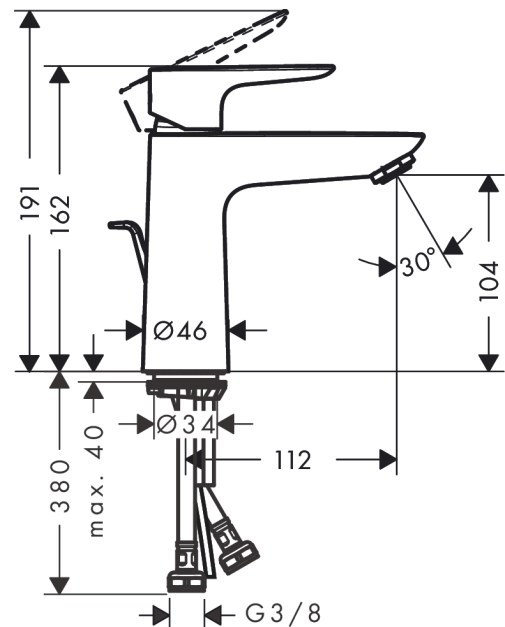

Talis E
Single lever basin mixer 110 CoolStart with pop-up waste
 Surfaces: **chrome** Art. no. : **71713000**

Description

product features

- Consists of: single lever basin mixer, waste set
- ComfortZone 110 provides space for greater freedom of movement
- free-standing installation
- spout 112 mm long
- normal spray
- Flow rate (at 3 bar): 5 l/min
- ceramic cartridge
- pop-up waste set 1¼"
- Material waste set: metal
- QuickClean technology for easy limescale removal
- operating pressure: min 1 bar / max 10 bar
- WRAS 1610034
- WRAS 1610034

Article Details

Price excl. VAT £ 130.00

Technology

Certificates

Product image

Scale drawing

Talis E
Single lever basin mixer 110 CoolStart with pop-up waste
 Surfaces: **chrome** Art. no. : **71713000**

Flowchart