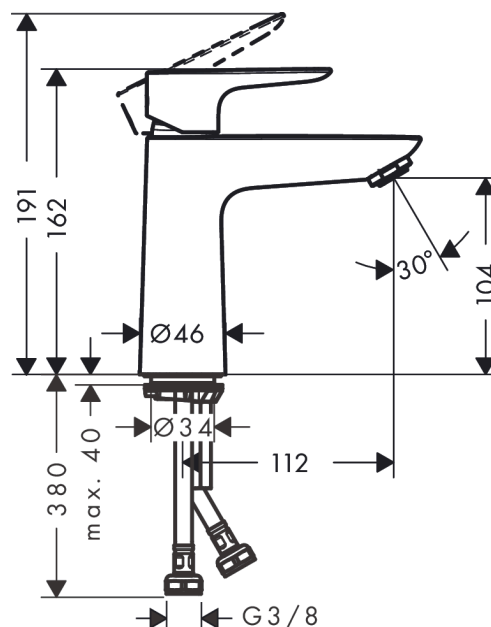

Scale drawing