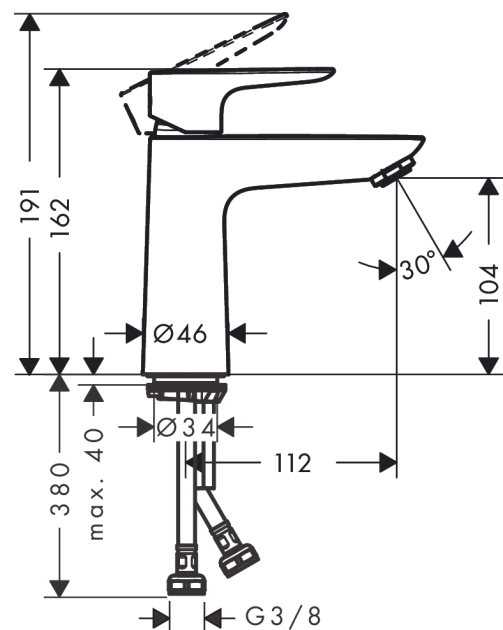

#### product features

- Consists of: single lever basin mixer, waste set
- ComfortZone 110 provides space for greater freedom of movement
- free-standing installation
- spout 112 mm long
- normal spray
- Flow rate (at 3 bar): 5 l/min
- ceramic cartridge
- push-open waste 1¼"
- Material waste set: metal
- QuickClean technology for easy limescale removal
- winner of the iF product design award 2016
- WRAS 1610034
- WRAS 1610034

### Scale drawing

**Talis E**  
**Single lever basin mixer 110 with push-open waste**  
 Surfaces: **chrome**    Art. no. : **71711000**