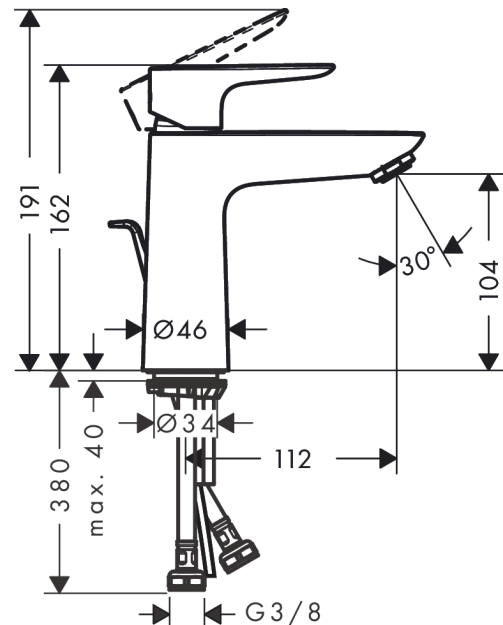

Talis E
Single lever basin mixer 110 with pop-up waste
 Surfaces: **matt white** Art. no. : **71710700**

Description

product features

- Consists of: single lever basin mixer, waste set
- ComfortZone 110 provides space for greater freedom of movement
- free-standing installation
- spout 112 mm long
- normal spray
- Flow rate (at 3 bar): 5 l/min
- ceramic cartridge
- pop-up waste set 1¼"
- Material waste set: metal
- QuickClean technology for easy limescale removal
- operating pressure: min 1 bar / max 10 bar
- winner of the iF product design award 2016
- WRAS 1610034
- WRAS 1610034

Article Details

Price excl. VAT £ 182.00

Technology

Certificates

Product image

Scale drawing

Talis E
Single lever basin mixer 110 with pop-up waste
 Surfaces: **matt white** Art. no. : **71710700**

Flowchart