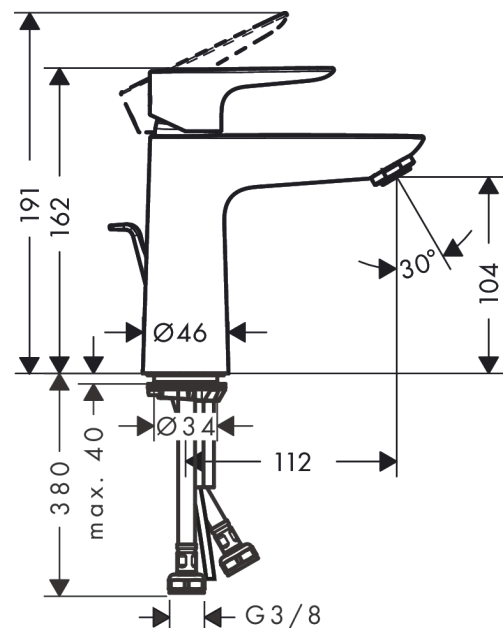

Talis E
Single lever basin mixer 110 with pop-up waste
 Surfaces: **matt black** Art. no. : **71710670**

Description

product features

- Consists of: single lever basin mixer, waste set
- ComfortZone 110 provides space for greater freedom of movement
- free-standing installation
- spout 112 mm long
- normal spray
- Flow rate (at 3 bar): 5 l/min
- ceramic cartridge
- pop-up waste set 1¼"
- Material waste set: metal
- QuickClean technology for easy limescale removal
- operating pressure: min 1 bar / max 10 bar
- winner of the iF product design award 2016
- WRAS 1610034
- WRAS 1610034

Article Details

Price excl. VAT

£ 182.00

Technology

Certificates

Product image

Scale drawing

Talis E
Single lever basin mixer 110 with pop-up waste
 Surfaces: **matt black** Art. no. : **71710670**