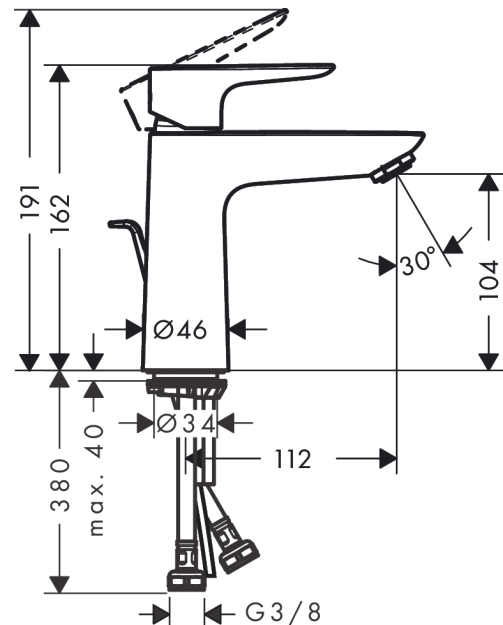

Talis E

Single lever basin mixer 110 with pop-up waste

Surfaces: **brushed bronze** Art. no. : **71710140**

Description

product features

- Consists of: single lever basin mixer, waste set
- ComfortZone 110 provides space for greater freedom of movement
- free-standing installation
- spout 112 mm long
- normal spray
- Flow rate (at 3 bar): 5 l/min
- ceramic cartridge
- pop-up waste set 1¼"
- Material waste set: metal
- QuickClean technology for easy limescale removal
- operating pressure: min 1 bar / max 10 bar
- winner of the iF product design award 2016
- WRAS 1610034
- WRAS 1610034

Article Details

Price excl. VAT

£ 195.00

Technology

Certificates

Product image

Scale drawing

Talis E
Single lever basin mixer 110 with pop-up waste
 Surfaces: **brushed bronze** Art. no. : **71710140**