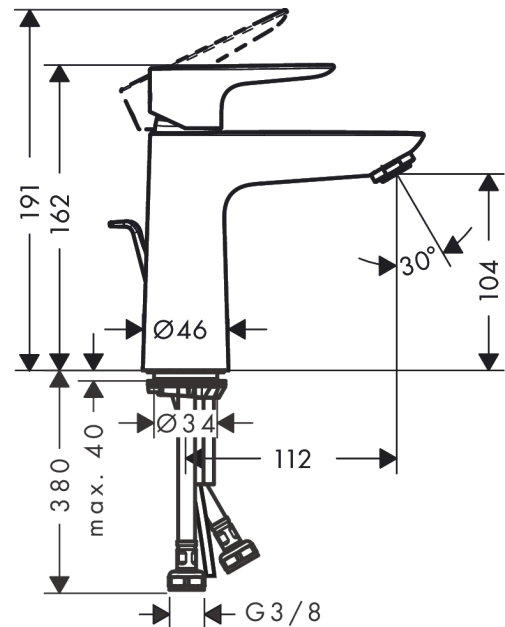

Talis E
Single lever basin mixer 110 with pop-up waste
 Surfaces: **chrome** Art. no. : **71710000**

Description

product features

- Consists of: single lever basin mixer, waste set
- ComfortZone 110 provides space for greater freedom of movement
- free-standing installation
- spout 112 mm long
- normal spray
- Flow rate (at 3 bar): 5 l/min
- ceramic cartridge
- pop-up waste set 1¼"
- Material waste set: metal
- QuickClean technology for easy limescale removal
- operating pressure: min 1 bar / max 10 bar
- winner of the iF product design award 2016
- WRAS 1610034
- WRAS 1610034

Article Details

Price excl. VAT £ 130.00

Technology

Certificates

Product image

Scale drawing

Talis E
Single lever basin mixer 110 with pop-up waste
 Surfaces: **chrome** Art. no. : **71710000**

Flowchart