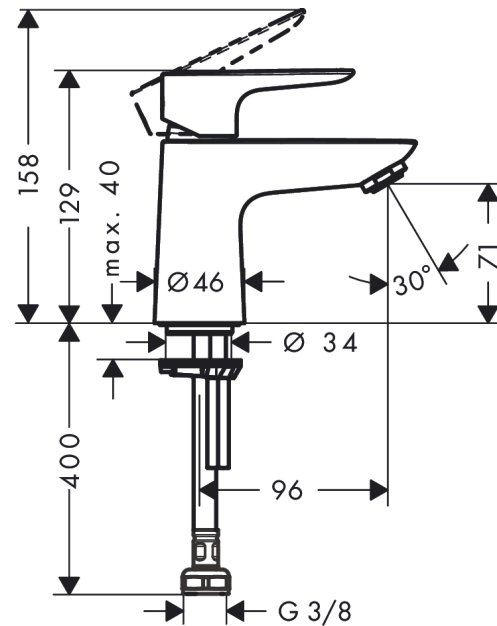

Talis E
Pillar tap 80 for cold water
 Surfaces: **chrome** Art. no. : **71706000**

Description

product features

- ComfortZone 80 provides space for greater freedom of movement
- free-standing installation
- spout 96 mm long
- normal spray
- Flow rate (at 3 bar): 5 l/min
- ceramic cartridge
- For cold water connection
- QuickClean technology for easy limescale removal
- operating pressure: min 1 bar / max 10 bar

Article Details

Price excl. VAT

£ 95.00

Technology

Product image

Scale drawing

Flowchart