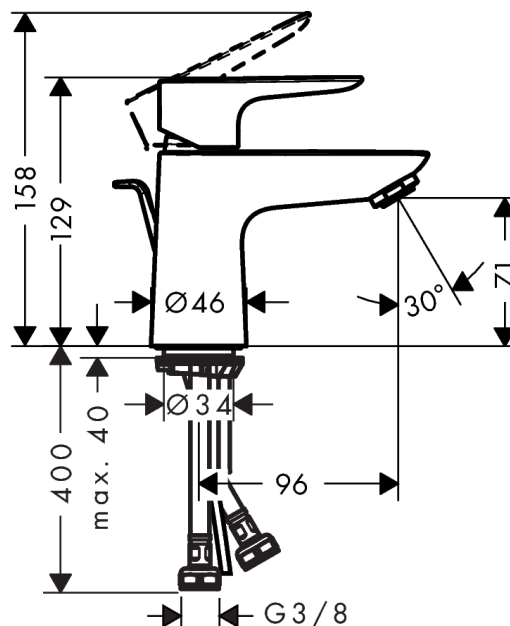

Talis E

Single lever basin mixer 80 LowFlow 3.5 l/m with pop-up waste

Surfaces: **chrome** Art. no. : **71705000**

Description

product features

- Consists of: single lever basin mixer, waste set
- ComfortZone 80 provides space for greater freedom of movement
- free-standing installation
- spout 96 mm long
- normal spray
- Flow rate (at 3 bar): 3.5 l/min
- ceramic cartridge
- pop-up waste set 1¼"
- Material waste set: metal
- QuickClean technology for easy limescale removal
- winner of the iF product design award 2016
- WRAS 1610035
- WRAS 1610035
- WRAS 1610035

Article Details

Price excl. VAT

£ 105.83

Technology

Certificates

Product image

Scale drawing

Talis E
Single lever basin mixer 80 LowFlow 3.5 l/m with pop-up waste
 Surfaces: **chrome** Art. no. : **71705000**