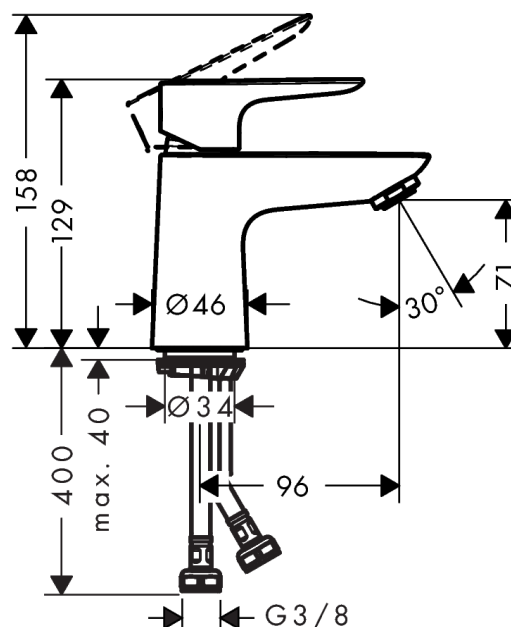

Talis E
Single lever basin mixer 80 CoolStart without waste
 Surfaces: **chrome** Art. no. : **71704000**

Description

product features

- ComfortZone 80 provides space for greater freedom of movement
- spout 96 mm long
- normal spray
- Flow rate (at 3 bar): 5 l/min
- ceramic cartridge
- QuickClean technology for easy limescale removal
- WRAS 1610035
- WRAS 1610035
- WRAS 1610035

Article Details

Price excl. VAT £ 101.67

Technology

Certificates

Product image

Scale drawing

Flowchart