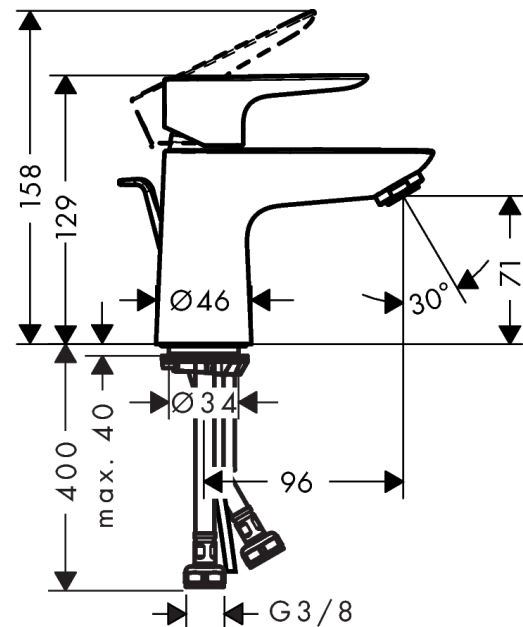

Talis E
Single lever basin mixer 80 CoolStart with pop-up waste
 Surfaces: **chrome** Art. no. : **71703000**

Description

product features

- Consists of: single lever basin mixer, waste set
- ComfortZone 80 provides space for greater freedom of movement
- spout 96 mm long
- normal spray
- Flow rate (at 3 bar): 5 l/min
- ceramic cartridge
- pop-up waste set 1¼"
- Material waste set: metal
- QuickClean technology for easy limescale removal
- operating pressure: min 1 bar / max 10 bar
- WRAS 1610035
- WRAS 1610035
- WRAS 1610035

Article Details

Price excl. VAT

£ 105.83

Technology

Certificates

Product image

Scale drawing

Talis E
Single lever basin mixer 80 CoolStart with pop-up waste
 Surfaces: **chrome** Art. no. : **71703000**