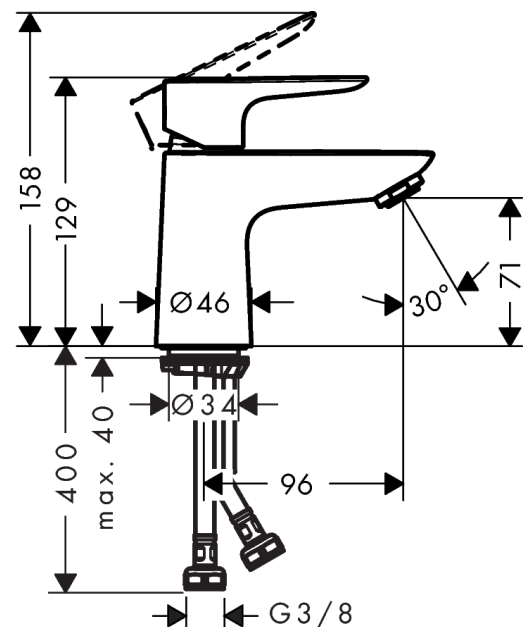

Talis E
Single lever basin mixer 80 without waste
 Surfaces: **chrome** Art. no. : **71702000**

Description

product features

- ComfortZone 80 provides space for greater freedom of movement
- free-standing installation
- spout 96 mm long
- normal spray
- Flow rate (at 3 bar): 5 l/min
- ceramic cartridge
- QuickClean technology for easy limescale removal
- winner of the iF product design award 2016
- WRAS 1610035
- WRAS 1610035
- WRAS 1610035

Article Details

Price excl. VAT

£ 101.67

Technology

Certificates

Product image

Scale drawing

Flowchart