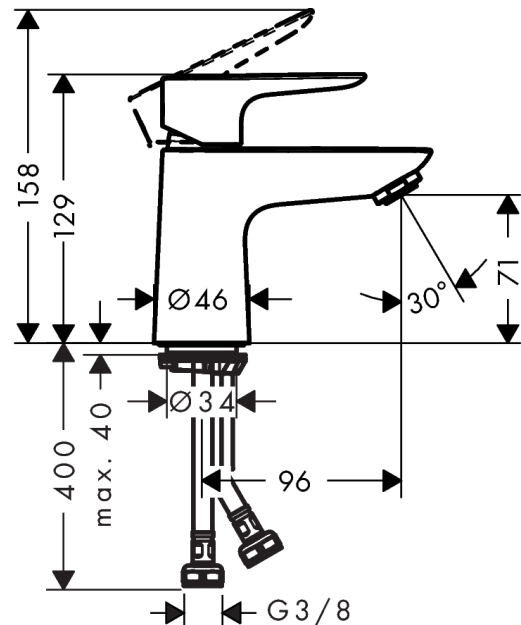

Talis E
Single lever basin mixer 80 with push-open waste
 Surfaces: **chrome** Art. no. : **71701000**

Description

product features

- Consists of: single lever basin mixer, waste set
- ComfortZone 80 provides space for greater freedom of movement
- free-standing installation
- spout 96 mm long
- normal spray
- Flow rate (at 3 bar): 5 l/min
- ceramic cartridge
- push-open waste 1¼"
- Material waste set: metal
- QuickClean technology for easy limescale removal
- winner of the iF product design award 2016
- WRAS 1610035
- WRAS 1610035
- WRAS 1610035

Article Details

Price excl. VAT

£ 105.83

Technology

Certificates

Product image

Scale drawing

Talis E
Single lever basin mixer 80 with push-open waste
 Surfaces: **chrome** Art. no. : **71701000**